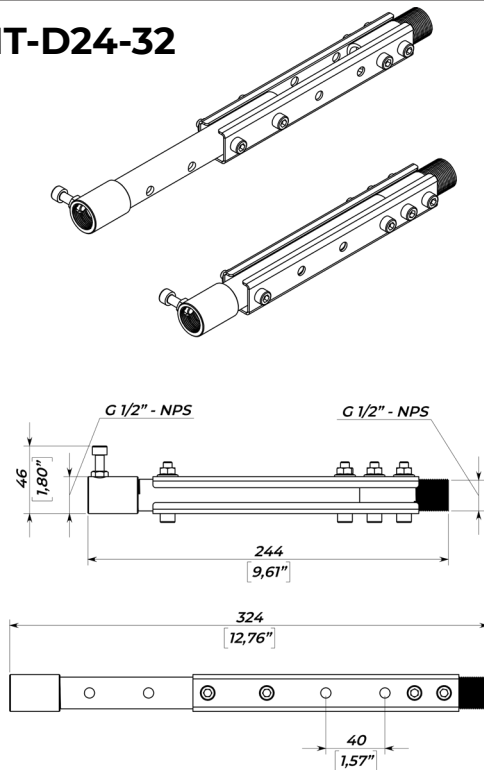

CMT-D

T-series

Telescopic Distance Tube
100 lbs (45 kg) max load

The CMT-D T-series is a telescopic distance tube for ceiling mounting systems.

This distance tube has adapter for ceiling speaker mounts, and 1/2" thread for ceiling plates or extension of another tube.

CMT-D24-32

CMT-D32-48

CMT-D44-72

CMT-D112-200

SPECIFICATIONS:

Length range			
240 - 320 mm 9,44" - 12,6"	320 - 480 mm 12,6" - 18,9"	440 - 720 mm 17,32" - 28,34"	1120 - 2000 mm 44,09" - 78,74"
Load limit			
45 kg		100 lbs	
Design factor			
7:1 ratio			
Dimensions			
244 x 46 x 25 mm 9,60" x 1,81" x 0,98"	324 x 46 x 25 mm 12,76" x 1,81" x 0,98"	444 x 47 x 25 mm 17,48" x 1,85" x 0,98"	1120 x 47 x 25 mm 44,09" x 1,85" x 0,98"
Shipping dimensions			
260 x 60 x 60 mm 10,24" x 2,36" x 2,36"	340 x 60 x 60 mm 13,39" x 2,36" x 2,36"	460 x 60 x 60 mm 18,11" x 2,36" x 2,36"	1135 x 60 x 60 mm 44,69" x 2,36" x 2,36"
Net weight			
0,46 kg 1,01 lbs	0,63 kg 1,39 lbs	0,92 kg 2,02 lbs	3,08 kg 6,79 lbs
Shipping weight (2 pcs per box)			
1,22 kg 2,69 lbs	1,56 kg 3,44 lbs	2,14 kg 4,72 lbs	6,46 kg 14,24 lbs

OPTIONAL ACCESSORIES

1. CMT-H
2. CMT-HS
3. CMT-P
4. CMT-TP
5. CMT-D Fixed Length

PACKAGE CONTENTS

1. CMT-D24-32 / CMT-D32-48 / CMT-D44-72 / CMT-D112-200 - 2 pcs
2. Installation manual - 1 pcs
3. Hex key 5 - 1 pcs

Dimensions

CMT-D24-32

CMT-D24-32

CMT-D44-72

CMT-D112-200