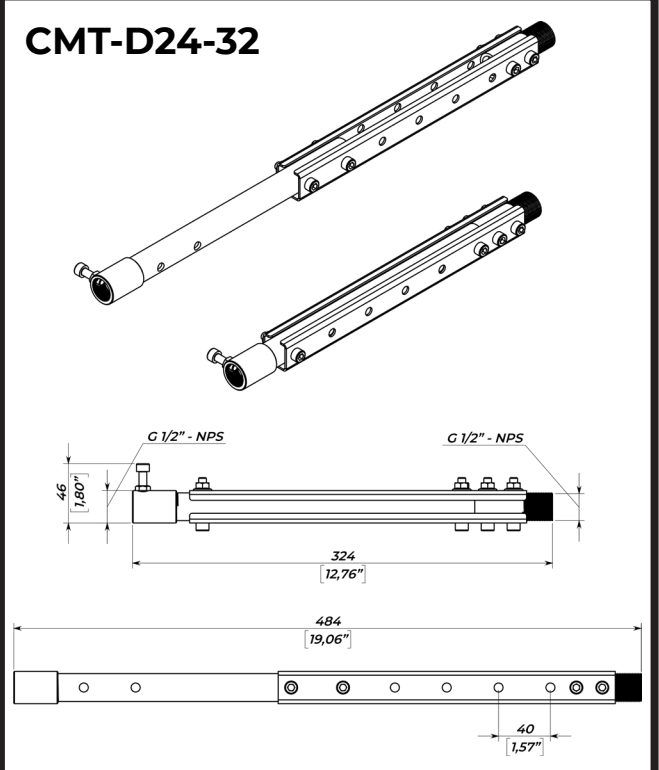

CMT-D

T-series

Telescopic Distance Tube
100 lbs (45 kg) max load

The CMT-D T-series is a telescopic distance tube for ceiling mounting systems.

This distance tube has adapter for ceiling speaker mounts, and 1/2" thread for ceiling plates or extension of another tube.

CMT-D24-32

CMT-D32-48

CMT-D44-72

CMT-D112-200

SPECIFICATIONS:

Length range			
240 - 320 mm 9,44" - 12,6"	320 - 480 mm 12,6" - 18,9"	440 - 720 mm 17,32" - 28,34"	1120 - 2000 mm 44,09" - 78,74"
Load limit			
45 kg		100 lbs	
Design factor			
7:1 ratio			
Dimensions			
244 x 46 x 25 mm 9,60" x 1,81" x 0,98"	324 x 46 x 25 mm 12,76" x 1,81" x 0,98"	444 x 47 x 25 mm 17,48" x 1,85" x 0,98"	1120 x 47 x 25 mm 44,09" x 1,85" x 0,98"
Shipping dimensions			
260 x 60 x 60 mm 10,24" x 2,36" x 2,36"	340 x 60 x 60 mm 13,39" x 2,36" x 2,36"	460 x 60 x 60 mm 18,11" x 2,36" x 2,36"	1135 x 60 x 60 mm 44,69" x 2,36" x 2,36"
Net weight			
0,46 kg 1,01 lbs	0,63 kg 1,39 lbs	0,92 kg 2,02 lbs	3,08 kg 6,79 lbs
Shipping weight (2 pcs per box)			
1,22 kg 2,69 lbs	1,56 kg 3,44 lbs	2,14 kg 4,72 lbs	6,46 kg 14,24 lbs

Dimensions

CMT-D24-32

CMT-D24-32

CMT-D44-72

CMT-D112-200