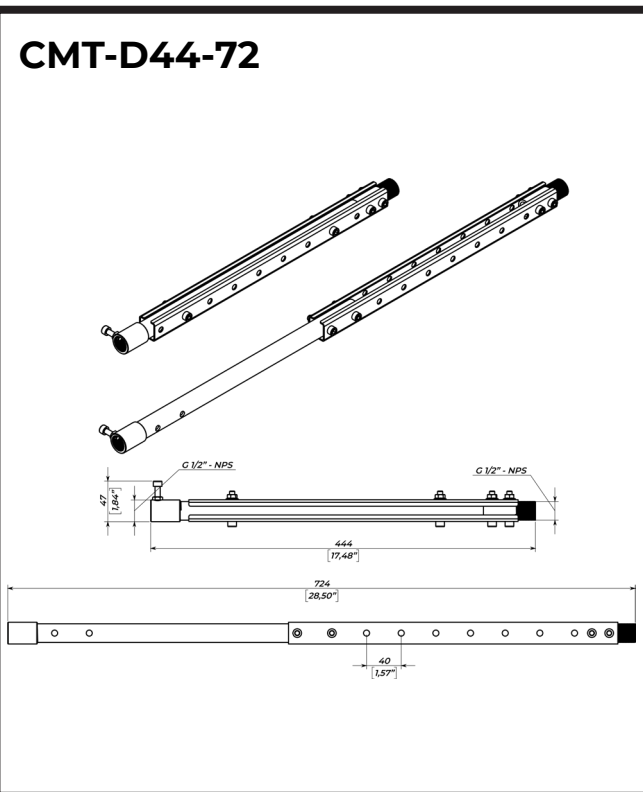

CMT-D

T-series

Telescopic Distance Tube
100 lbs (45 kg) max load

The CMT-D T-series is a telescopic distance tube for ceiling mounting systems.

This distance tube has adapter for ceiling speaker mounts, and 1/2" thread for ceiling plates or extension of another tube.

CMT-D24-32

CMT-D32-48

CMT-D44-72

CMT-D112-200

SPECIFICATIONS:

Length range			
240 - 320 mm 9,44" - 12,6"	320 - 480 mm 12,6" - 18,9"	440 - 720 mm 17,32" - 28,34"	1120 - 2000 mm 44,09" - 78,74"
Load limit			
45 kg		100 lbs	
Design factor			
7:1 ratio			
Dimensions			
244 x 46 x 25 mm 9,60" x 1,81" x 0,98"	324 x 46 x 25 mm 12,76" x 1,81" x 0,98"	444 x 47 x 25 mm 17,48" x 1,85" x 0,98"	1120 x 47 x 25 mm 44,09" x 1,85" x 0,98"
Shipping dimensions			
260 x 60 x 60 mm 10,24" x 2,36" x 2,36"	340 x 60 x 60 mm 13,39" x 2,36" x 2,36"	460 x 60 x 60 mm 18,11" x 2,36" x 2,36"	1135 x 60 x 60 mm 44,69" x 2,36" x 2,36"
Net weight			
0,46 kg 1,01 lbs	0,63 kg 1,39 lbs	0,92 kg 2,02 lbs	3,08 kg 6,79 lbs
Shipping weight (2 pcs per box)			
1,22 kg 2,69 lbs	1,56 kg 3,44 lbs	2,14 kg 4,72 lbs	6,46 kg 14,24 lbs

Dimensions

CMT-D24-32

CMT-D24-32

CMT-D44-72

CMT-D112-200