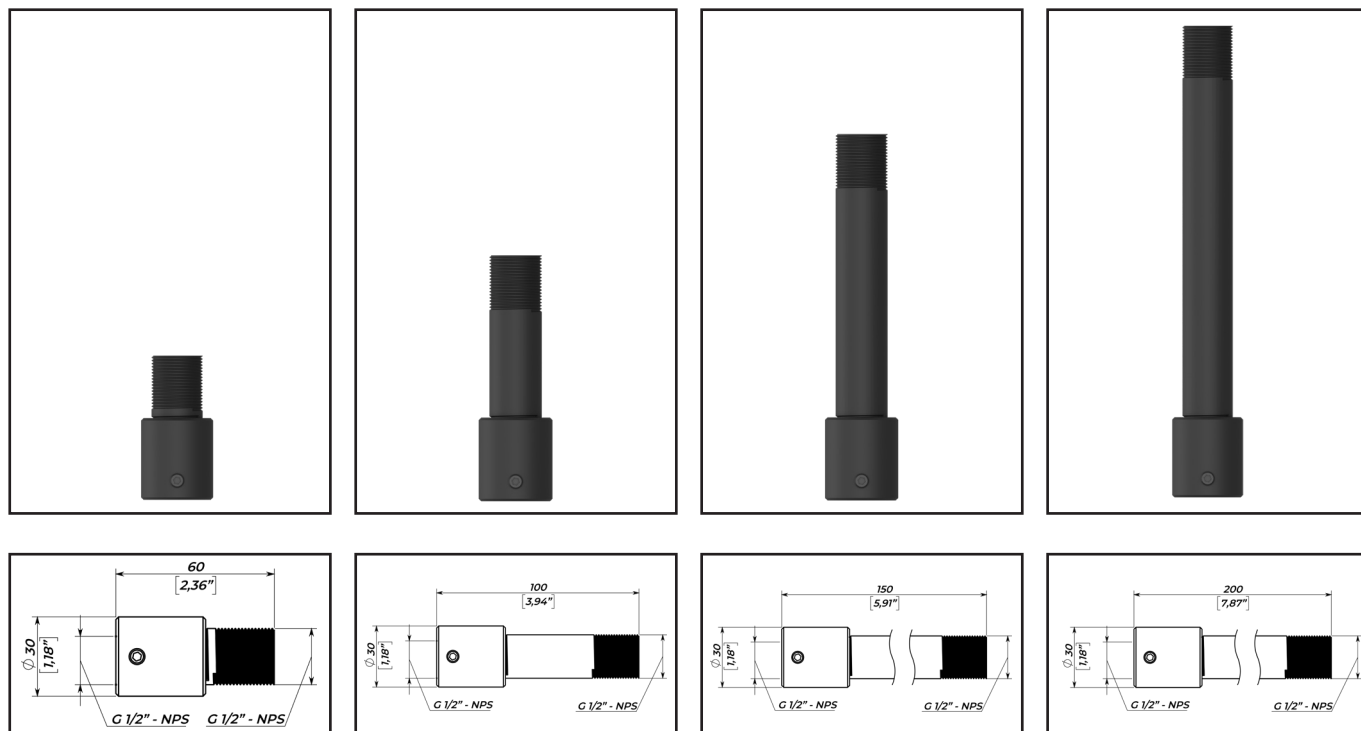

## F-series

**Fixed Distance Tube**  
100 lbs (45 kg) max load

The CMT-D F-series is a fixed distance tube for ceiling mounting systems.

This distance tube has adapter for ceiling speaker mounts, and 1/2" thread for ceiling plates or extension of another tube.

#### Dimensions

60 x 30 x 30 mm  
2,36" x 1,18" x 1,18"

100 x 30 x 30 mm  
3,94" x 1,18" x 1,18"

150 x 30 x 30 mm  
5,91" x 1,18" x 1,18"

200 x 30 x 30 mm  
7,87" x 1,18" x 1,18"

#### Dimensions

300 x 30 x 30 mm  
11,81" x 1,18" x 1,18"

600 x 30 x 30 mm  
23,62" x 1,18" x 1,18"

900 x 30 x 30 mm  
35,43" x 1,18" x 1,18"

1200 x 30 x 30 mm  
47,24" x 1,18" x 1,18"

#### Shipping dimensions

310 x 55 x 55 mm  
12,20" x 2,17" x 2,17"

610 x 55 x 55 mm  
24,02" x 2,17" x 2,17"

910 x 55 x 55 mm  
35,83" x 2,17" x 2,17"

1210 x 55 x 55 mm  
47,64" x 2,17" x 2,17"