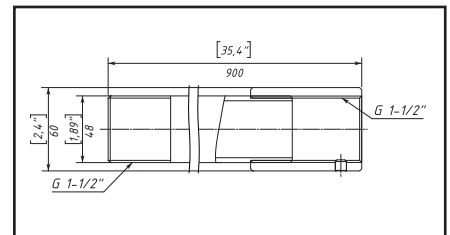

CMT-D-1,5

Fixed Distance Tube
165 lbs (70 kg) max load

The CMT-D-1,5 - series is a fixed distance tube for ceiling mounting systems.

This distance tube has adapter for ceiling speaker mounts, and 1-1/2" thread for ceiling plates or extension of another tube.

CMT-D30-1,5

CMT-D60-1,5

CMT-D90-1,5

SPECIFICATIONS:	CMT-D30-1,5	CMT-D60-1,5	CMT-D90-1,5
Load limit		70 kg / 165 lbs	
Design factor		7:1 ratio	
Dimensions	300 x 60 x 60 mm 11,8" x 2,4" x 2,4"	600 x 60 x 60 mm 23,6" x 2,4" x 2,4"	900 x 60 x 60 mm 35,4" x 2,4" x 2,4"
Shipping dimensions	120 x 70 x 310 mm 4,72" x 2,75" x 12,2"	120 x 70 x 610 mm 4,72" x 2,75" x 24"	120 x 70 x 910 mm 4,72" x 2,75" x 35,8"
Net weight	1,72 kg / 3,8 lbs	2,87 kg / 6,3 lbs	4,01 kg / 8,8 lbs
Shipping weight (2 pcs per box)	3,74 kg / 8,2 lbs	6,04 kg / 13,3 lbs	8,42 kg / 18,6 lbs