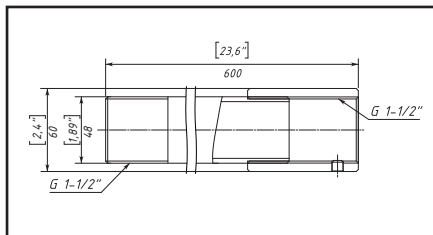

CMT-D-1,5

Fixed Distance Tube
165 lbs (70 kg) max load

The CMT-D-1,5 - series is a fixed distance tube for ceiling mounting systems.

This distance tube has adapter for ceiling speaker mounts, and 1-1/2" thread for ceiling plates or extension of another tube.

CMT-D30-1,5

CMT-D60-1,5

CMT-D90-1,5

SPECIFICATIONS:	CMT-D30-1,5	CMT-D60-1,5	CMT-D90-1,5
Load limit		70 kg / 165 lbs	
Design factor		7:1 ratio	
Dimensions	300 x 60 x 60 mm 11,8" x 2,4" x 2,4"	600 x 60 x 60 mm 23,6" x 2,4" x 2,4"	900 x 60 x 60 mm 35,4" x 2,4" x 2,4"
Shipping dimensions	120 x 70 x 310 mm 4,72" x 2,75" x 12,2"	120 x 70 x 610 mm 4,72" x 2,75" x 24"	120 x 70 x 910 mm 4,72" x 2,75" x 35,8"
Net weight	1,72 kg / 3,8 lbs	2,87 kg / 6,3 lbs	4,01 kg / 8,8 lbs
Shipping weight (2 pcs per box)	3,74 kg / 8,2 lbs	6,04 kg / 13,3 lbs	8,42 kg / 18,6 lbs