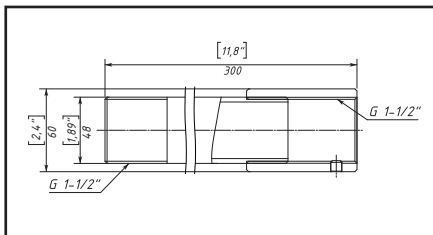

CMT-D-1,5

Fixed Distance Tube
165 lbs (70 kg) max load

The CMT-D-1,5 - series is a fixed distance tube for ceiling mounting systems.

This distance tube has adapter for ceiling speaker mounts, and 1-1/2" thread for ceiling plates or extension of another tube.

CMT-D30-1,5

CMT-D60-1,5

CMT-D90-1,5

SPECIFICATIONS:	CMT-D30-1,5	CMT-D60-1,5	CMT-D90-1,5
Load limit		70 kg / 165 lbs	
Design factor		7:1 ratio	
Dimensions	300 x 60 x 60 mm 11,8" x 2,4" x 2,4"	600 x 60 x 60 mm 23,6" x 2,4" x 2,4"	900 x 60 x 60 mm 35,4" x 2,4" x 2,4"
Shipping dimensions	120 x 70 x 310 mm 4,72" x 2,75" x 12,2"	120 x 70 x 610 mm 4,72" x 2,75" x 24"	120 x 70 x 910 mm 4,72" x 2,75" x 35,8"
Net weight	1,72 kg / 3,8 lbs	2,87 kg / 6,3 lbs	4,01 kg / 8,8 lbs
Shipping weight (2 pcs per box)	3,74 kg / 8,2 lbs	6,04 kg / 13,3 lbs	8,42 kg / 18,6 lbs