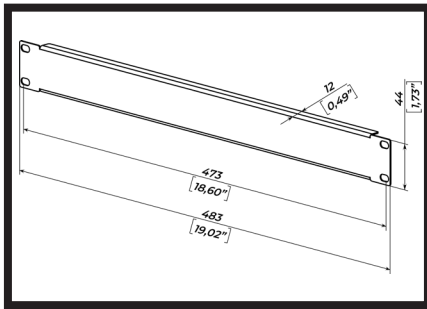

RC-series

Rack cover
19 inch

RC-1U

SPECIFICATIONS:

Functions:

19" Plain Rack Panels

Size:

1U

2U

3U

Dimensions:

483 x 44 x 12 mm

483 x 88 x 12 mm

483 x 132,50 x 12 mm

19,02" x 1,73" x 0,49"

19,02" x 3,46" x 0,49"

19,02" x 5,22" x 0,49"

Shipping dimensions:

500 x 70 x 30 mm

500 x 100 x 30 mm

500 x 150 x 30 mm

19,69" x 2,76" x 1,18"

19,69" x 3,94" x 1,18"

19,69" x 5,91" x 1,18"

Net weight:

0,2 kg

0,4 kg

0,6 kg

0,44 lbs

0,88 lbs

1,32 lbs

Shipping weight:

0,4 kg

0,6 kg

0,8 kg

0,88 lbs

1,32 lbs

1,76 lbs

SAFETY INSTRUCTIONS

1. Entrust mounting equipment only to experienced professionals and strictly follow the provided safety instructions. Improperly installed equipment may result in property damage, personal injury and/or liability for the installing contractor.
2. Only use appropriate fastening hardware.
3. Always make sure to securely use and lock all mounting bolts. Loose bolts may become unscrewed over time due to vibration which will then create a safety hazard.

www.mnmounting.com
info@mnmounting.com
2 Merezhna str., Bila Tserkva,
Kyiv region, 09100, Ukraine

EMEA & Asian region:
+32 (0) 472 630212
USA, LATAM, Canada, Australia
& New Zealand region:
+1 (562) 607 7348