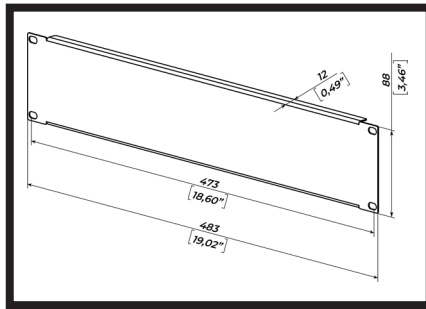

RC-series

Rack cover
19 inch

RC-2U

SPECIFICATIONS:

Functions:

19" Plain Rack Panels

Size:

1U

2U

3U

Dimensions:

483 x 44 x 12 mm

483 x 88 x 12 mm

483 x 132,50 x 12 mm

19,02" x 1,73" x 0,49"

19,02" x 3,46" x 0,49"

19,02" x 5,22" x 0,49"

Shipping dimensions:

500 x 70 x 30 mm

500 x 100 x 30 mm

500 x 150 x 30 mm

19,69" x 2,76" x 1,18"

19,69" x 3,94" x 1,18"

19,69" x 5,91" x 1,18"

Net weight:

0,2 kg

0,4 kg

0,6 kg

0,44 lbs

0,88 lbs

1,32 lbs

Shipping weight:

0,4 kg

0,6 kg

0,8 kg

0,88 lbs

1,32 lbs

1,76 lbs

SAFETY INSTRUCTIONS

1. Entrust mounting equipment only to experienced professionals and strictly follow the provided safety instructions. Improperly installed equipment may result in property damage, personal injury and/or liability for the installing contractor.
2. Only use appropriate fastening hardware.
3. Always make sure to securely use and lock all mounting bolts. Loose bolts may become unscrewed over time due to vibration which will then create a safety hazard.

www.mnmounting.com
info@mnmounting.com
2 Merezhna str., Bila Tserkva,
Kyiv region, 09100, Ukraine

EMEA & Asian region:
+32 (0) 472 630212
USA, LATAM, Canada, Australia
& New Zealand region:
+1 (562) 607 7348