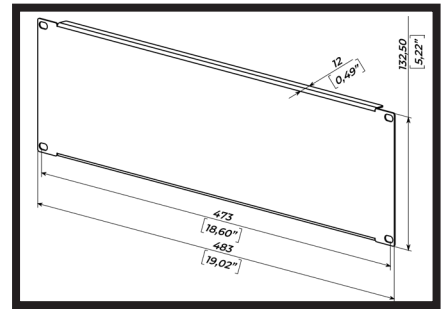

RC-series

Rack cover
19 inch

RC-3U

SPECIFICATIONS:

Functions:

19" Plain Rack Panels

Size:

1U

2U

3U

Dimensions:

483 x 44 x 12 mm

483 x 88 x 12 mm

483 x 132,50 x 12 mm

19,02" x 1,73" x 0,49"

19,02" x 3,46" x 0,49"

19,02" x 5,22" x 0,49"

Shipping dimensions:

500 x 70 x 30 mm

500 x 100 x 30 mm

500 x 150 x 30 mm

19,69" x 2,76" x 1,18"

19,69" x 3,94" x 1,18"

19,69" x 5,91" x 1,18"

Net weight:

0,2 kg

0,4 kg

0,6 kg

0,44 lbs

0,88 lbs

1,32 lbs

Shipping weight:

0,4 kg

0,6 kg

0,8 kg

0,88 lbs

1,32 lbs

1,76 lbs

SAFETY INSTRUCTIONS

1. Entrust mounting equipment only to experienced professionals and strictly follow the provided safety instructions. Improperly installed equipment may result in property damage, personal injury and/or liability for the installing contractor.
2. Only use appropriate fastening hardware.
3. Always make sure to securely use and lock all mounting bolts. Loose bolts may become unscrewed over time due to vibration which will then create a safety hazard.

www.mnmounting.com
info@mnmounting.com
2 Merezhna str., Bila Tserkva,
Kyiv region, 09100, Ukraine

EMEA & Asian region:
+32 (0) 472 630212
USA, LATAM, Canada, Australia
& New Zealand region:
+1 (562) 607 7348