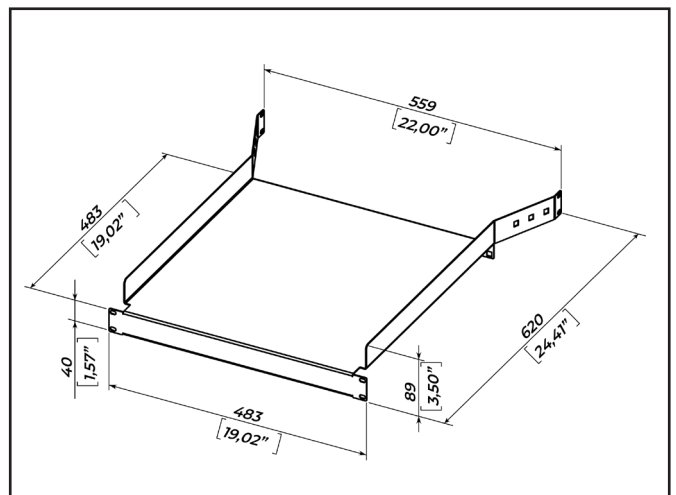

Rack Shelf

RS-1U-600

RS-1U-800

SPECIFICATIONS:	RS-1U-600	RS-1U-800
Functions:	19" Plain Rack Shelves	
Size:	1U	1U
Dimensions:	559 x 520 x 89 mm	559 x 620 x 89 mm
	22,00" x 20,47" x 3,50"	22,00" x 24,41" x 3,50"
Net weight:	2,9 kg	3,6 kg
	6,4 lbs	7,9 lbs