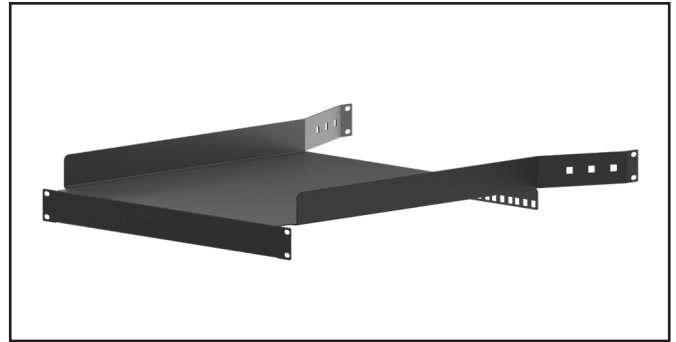

Rack Shelf

RS-1U-600

RS-1U-800

SPECIFICATIONS:	RS-1U-600	RS-1U-800
Functions:	19" Plain Rack Shelves	
Size:	1U	1U
Dimensions:	559 x 520 x 89 mm	559 x 620 x 89 mm
	22,00" x 20,47" x 3,50"	22,00" x 24,41" x 3,50"
Net weight:	2,9 kg	3,6 kg
	6,4 lbs	7,9 lbs