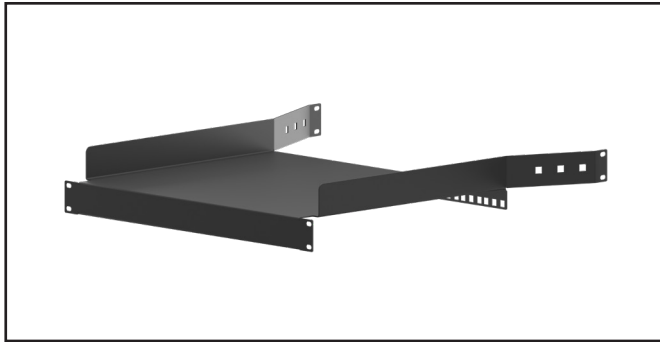

Rack Shelf

RS-1U-600

RS-1U-800

SPECIFICATIONS:	RS-1U-600	RS-1U-800
Functions:	19" Plain Rack Shelves	
Size:	1U	1U
Dimensions:	559 x 520 x 89 mm	559 x 620 x 89 mm
	22,00" x 20,47" x 3,50"	22,00" x 24,41" x 3,50"
Net weight:	2,9 kg	3,6 kg
	6,4 lbs	7,9 lbs