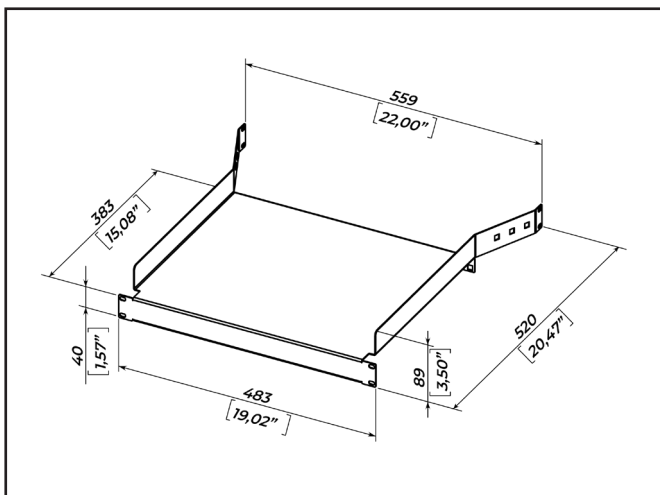

Rack Shelf

RS-1U-600

RS-1U-800

SPECIFICATIONS:	RS-1U-600	RS-1U-800
Functions:	19" Plain Rack Shelves	
Size:	1U	1U
Dimensions:	559 x 520 x 89 mm	559 x 620 x 89 mm
	22,00" x 20,47" x 3,50"	22,00" x 24,41" x 3,50"
Net weight:	2,9 kg	3,6 kg
	6,4 lbs	7,9 lbs