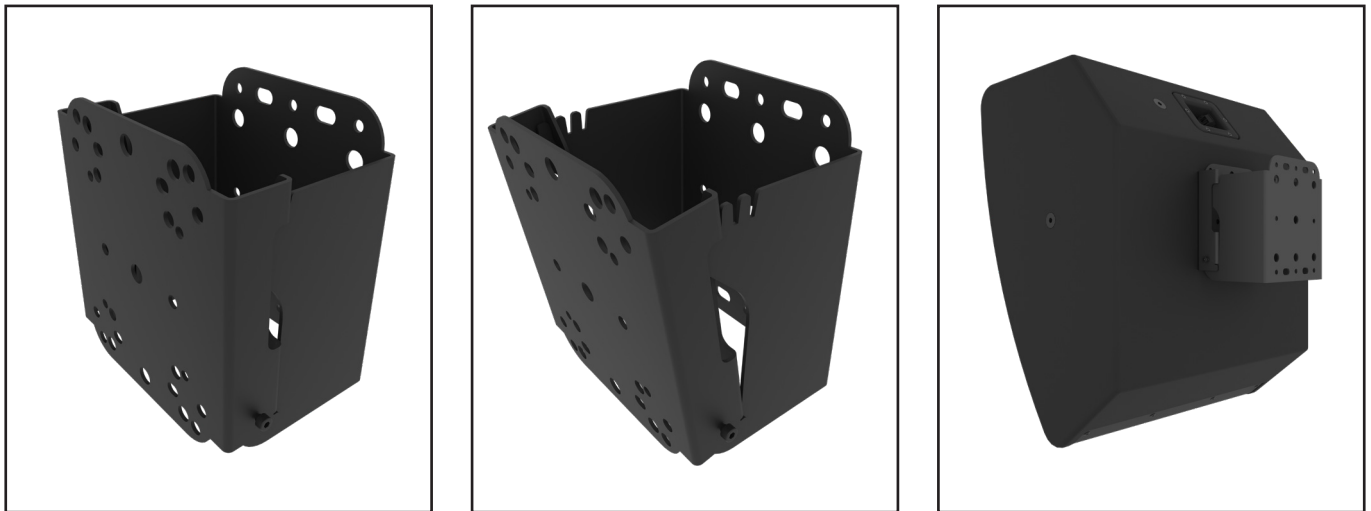

WMT-C100

Wall Mount Adapter

100 lbs (45 kg) max load

VESA 75x75 / 100x100 / 5"x2,75"

The WMT-C100 is a compact and low profile indoor speaker wall mount. It's providing various distance from solid wall to cut through acoustic treatment.

This bracket supports loudspeakers weighing up to 45 kg (100 lbs.) and comes with a design factor of 7:1.

Its speaker & wall mount plate are installed separately and coupled very easily by just one person.

The WMT-C100 mount fits all loudspeakers that are foreseen from a universal mounting patterns (5" x 2,75", 4,25" x 2", VESA 75x75 and 100x100).

The WMT-C100 has three static vertical tilt angles: 0°; 5°; 10°.

SPECIFICATIONS:

Functions	Wall mounting adapter Three static tilt angles	
Mounting holes	4x dia 8,2 mm (dia 0.32") (5" x 2,75" pattern)	
	4x dia 8,2 mm (dia 0.32") (4,25" x 2" pattern)	
	VESA 75x75 / VESA 100x100	
Wall mounting plate	150x131 mm	5,91" x 5,16"
Tilt angle	0°; 5°; 10°	
Load limit	45 kg	100 lbs
Design factor	7:1 ratio	
Dimensions	150 x 138 x 100 mm	5,91" x 5,43" x 3,94"
Shipping dimensions	215 x 165 x 165 mm	8,46" x 6,50" x 6,50"
Net weight	1,02 kg	2,25 lbs
Shipping weight (2 pcs per box)	2,34 kg	5,16 lbs