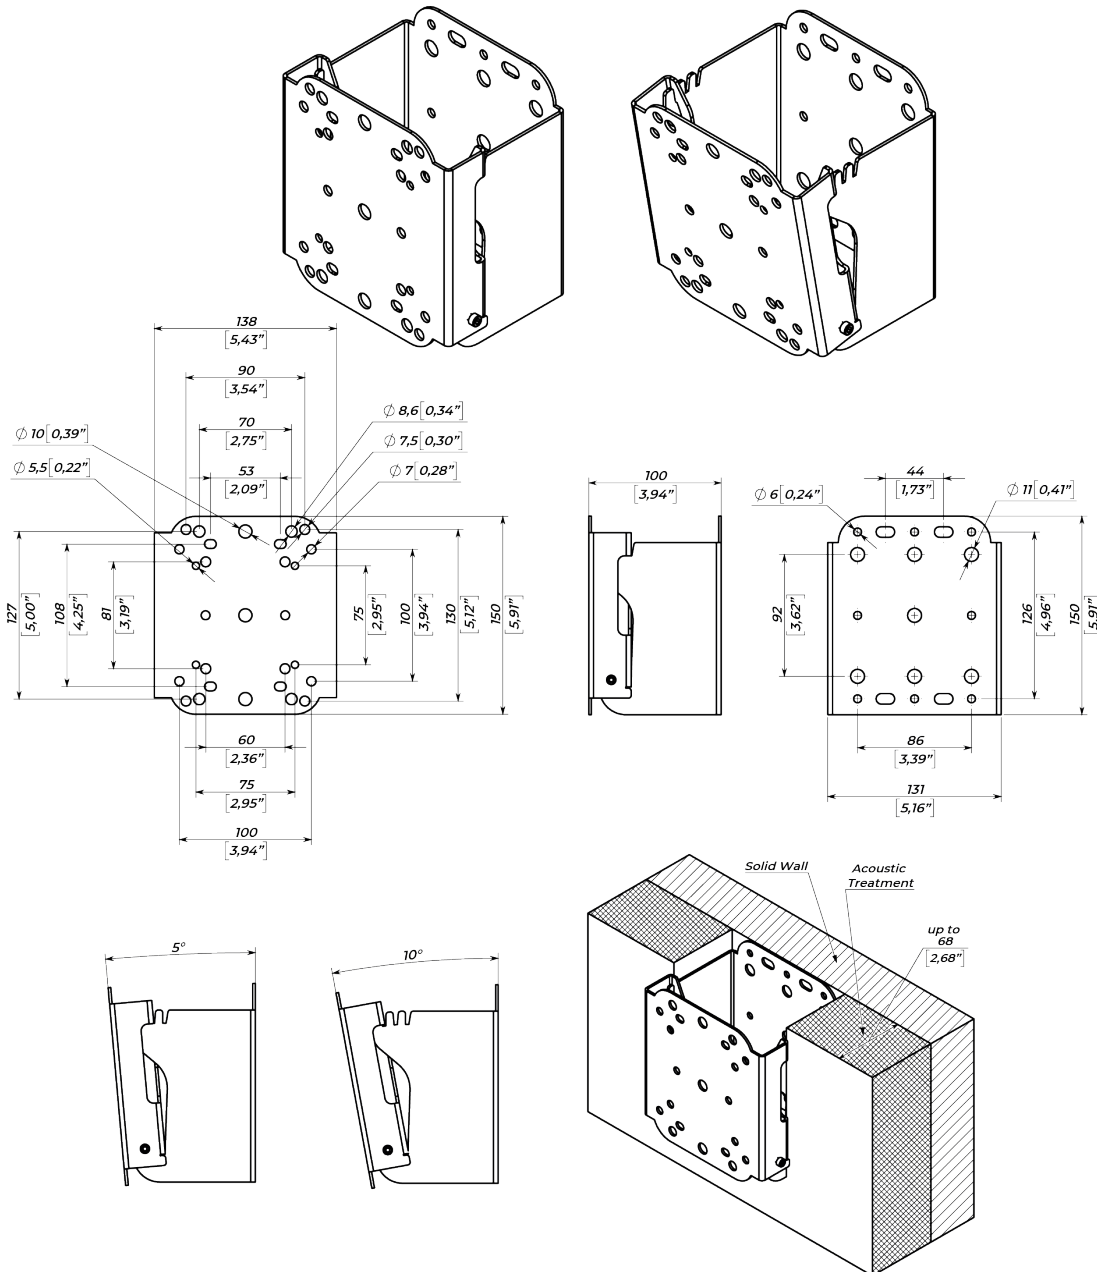

WMT-C100

Wall Mount Adapter

100 lbs (45 kg) max load

VESA 75x75 / 100x100 / 5"x2,75"

PACKAGE CONTENTS

1. WMT-100 wall mounting -	2 pcs
2. Hex key 3 -	1 pcs
3. Installation manual -	1 pcs

Dimensions

SAFETY INSTRUCTIONS

1. Entrust mounting equipment only to experienced professionals and strictly follow the provided safety instructions. Improperly installed equipment may result in property damage, personal injury and/or liability for the installing contractor.
2. **Always use safety cables!** This will prevent equipment from falling during setup or while exploitation.
3. Always carefully check the mounting surface of the wall. Make sure the wall or ceiling structure allows to hold the weight of the speaker including its bracket.
4. Only use appropriate fastening hardware.
5. Always make sure to securely use and lock all mounting bolts. Loose bolts may become unscrewed over time due to vibration which will then create a safety hazard.

www.mnmounting.com
info@mnmounting.com
2 Merezhna str., Bila Tserkva,
Kyiv region, 09100, Ukraine

EMEA & Asian region:
+32 (0) 472 630212
USA, LATAM, Canada, Australia
& New Zealand region:
+1 (562) 607 7348