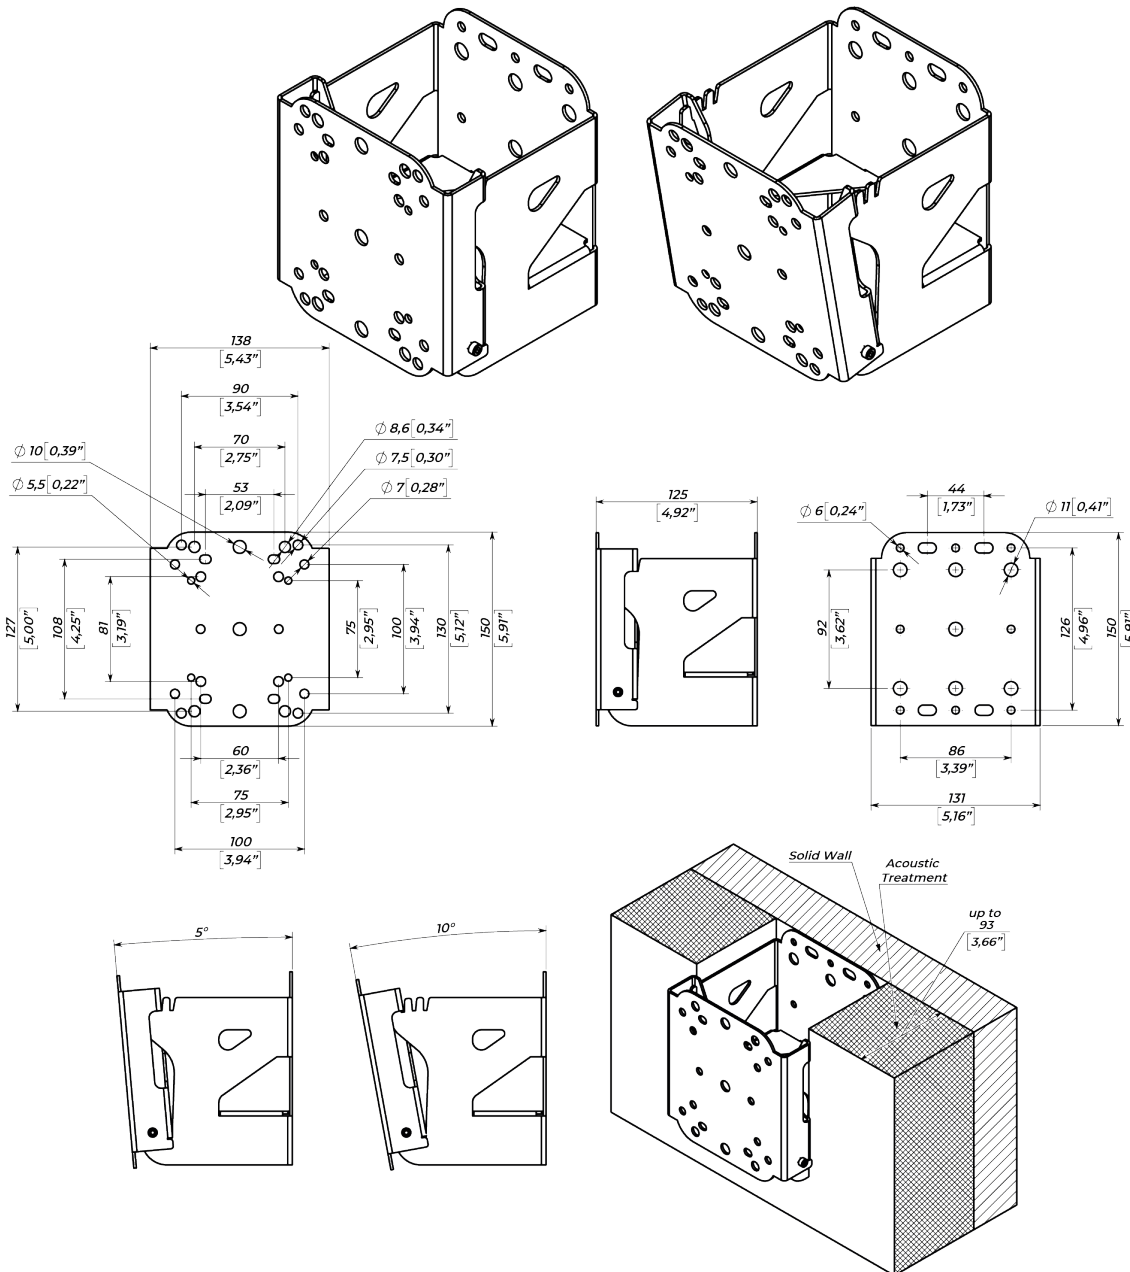

WMT-C125

Wall Mount Adapter

100 lbs (45 kg) max load

VESA 75x75 / 100x100 / 5"x2,75"

PACKAGE CONTENTS

1. WMT-50 wall mounting -	2 pcs
2. Hex key 3 -	1 pcs
3. Installation manual -	1 pcs

Dimensions

SAFETY INSTRUCTIONS

1. Entrust mounting equipment only to experienced professionals and strictly follow the provided safety instructions. Improperly installed equipment may result in property damage, personal injury and/or liability for the installing contractor.
2. **Always use safety cables!** This will prevent equipment from falling during setup or while exploitation.
3. Always carefully check the mounting surface of the wall. Make sure the wall or ceiling structure allows to hold the weight of the speaker including its bracket.
4. Only use appropriate fastening hardware.
5. Always make sure to securely use and lock all mounting bolts. Loose bolts may become unscrewed over time due to vibration which will then create a safety hazard.

www.mnmounting.com
info@mnmounting.com
2 Merezhna str., Bila Tserkva,
Kyiv region, 09100, Ukraine

EMEA & Asian region:
+32 (0) 472 630212
USA, LATAM, Canada, Australia
& New Zealand region:
+1 (562) 607 7348