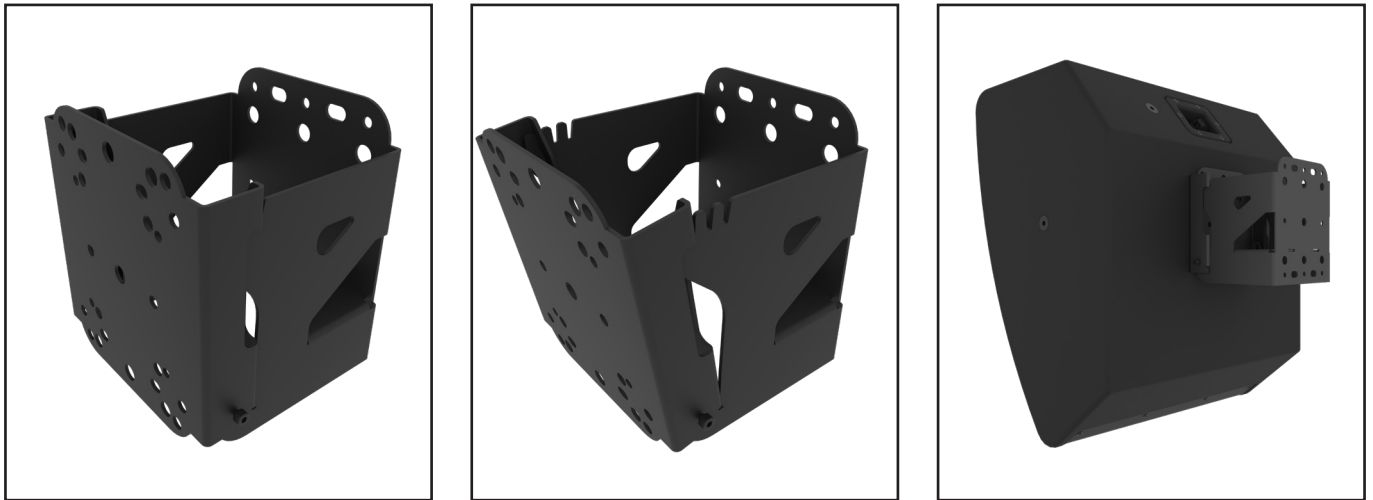

WMT-C125

Wall Mount Adapter

100 lbs (45 kg) max load

VESA 75x75 / 100x100 / 5"x2,75"

The WMT-C125 is a compact and low profile indoor speaker wall mount. It's providing various distance from solid wall to cut through acoustic treatment.

This bracket supports loudspeakers weighing up to 45 kg (100 lbs.) and comes with a design factor of 7:1.

Its speaker & wall mount plate are installed separately and coupled very easily by just one person.

The WMT-C125 mount fits all loudspeakers that are foreseen from a universal mounting patterns (5" x 2,75", 4,25" x 2", VESA 75x75 and 100x100).

The WMT-C125 has three static vertical tilt angles: 0°; 5°; 10°.

SPECIFICATIONS:

Functions	Wall mounting adapter Three static tilt angles		
Mounting holes	4x dia 8,2 mm (dia 0.32") (5" x 2,75" pattern)		
	4x dia 8,2 mm (dia 0.32") (4,25" x 2" pattern)		
	VESA 75x75 / VESA 100x100		
Wall mounting plate	150x131 mm		5,91" x 5,16"
Tilt angle		0°; 5°; 10°	
Load limit	45 kg		100 lbs
Design factor		7:1 ratio	
Dimensions	150 x 138 x 125 mm		5,91" x 5,43" x 4,92"
Shipping dimensions	265 x 165 x 165 mm		10,43" x 6,50" x 6,50"
Net weight	1,10 kg		2,43 lbs
Shipping weight (2 pcs per box)	2,5 kg		5,51 lbs